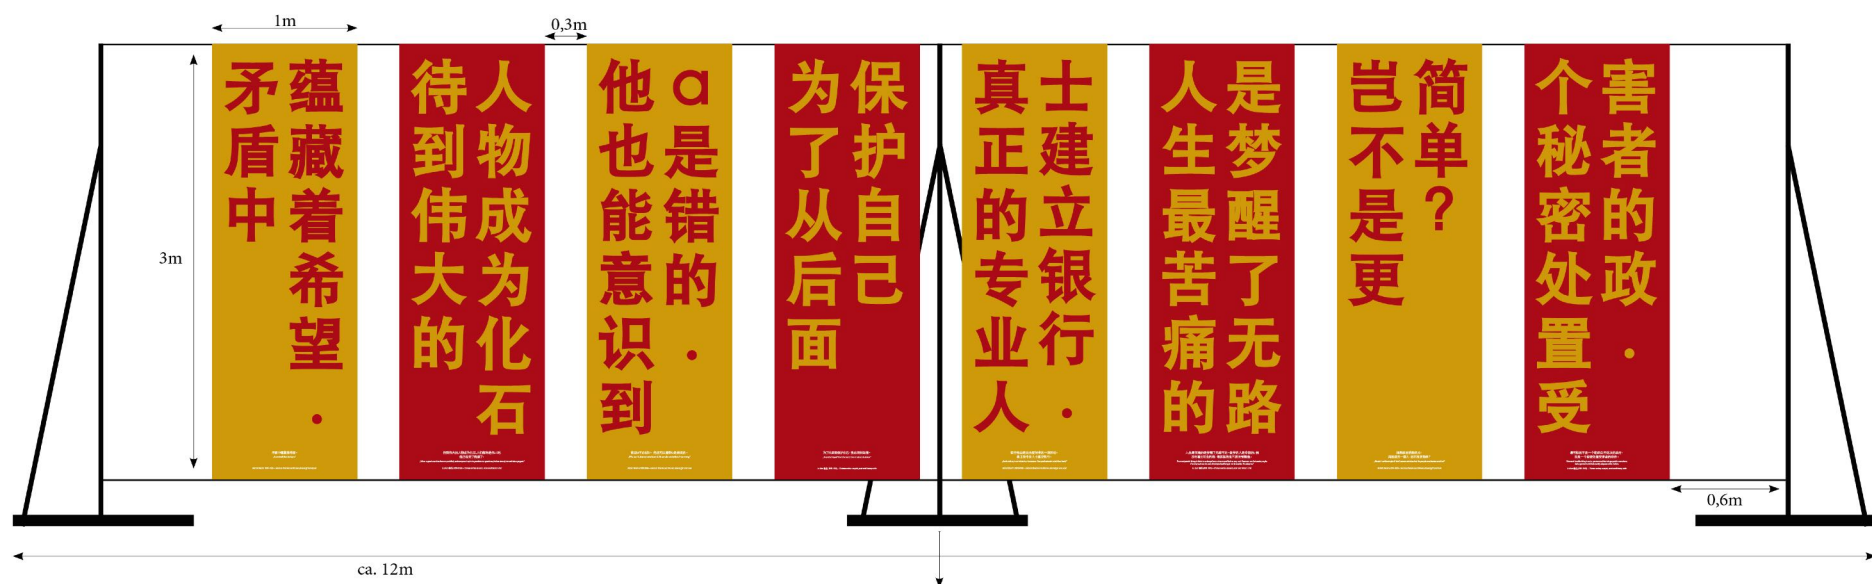

KONSTANTIN BAYER

DialogFlags

synthetischer Fahnenstoff bedruckt, Stahlrohr

1200 x 300 cm

2020

12800 Euro

EIGENHEIM Berlin Kantstrasse 28 in 10623 Berlin

EIGENHEIM Weimar Im Gärtnerhaus des Weimarahallenparks Asbachstraße 1 in 99423 Weimar

E-Mail. team@galerie-eigenheim.de **web** www.galerie-eigenheim.de **Künstlerische Leitung** Konstantin Bayer **Kaufmännische Leitung** Bianka Voigt

Bankverbindung Galerie Eigenheim e.K. / **Konto Nr.** 24703282, BLZ 10020890, HypoVereinsbank Berlin, IBAN DE14100208900024703282, Swift (BIC) HYVEDEMM488 / USt-ID DE 183870854